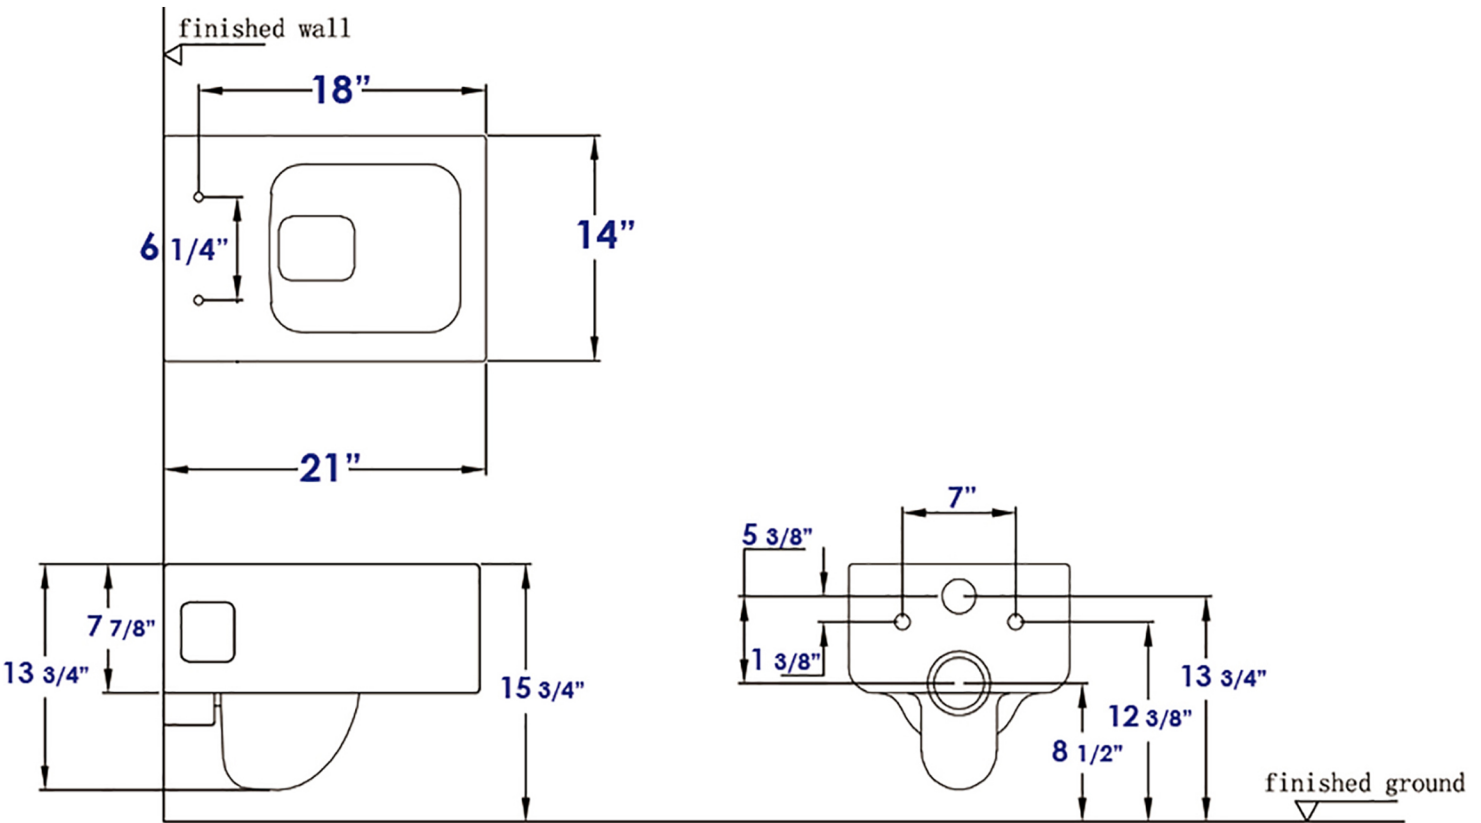

WD333

Square Modern White Ceramic Wall Mounted Toilet

EAGO^{USA}

Note: All product dimensions are approximate and should be verified on site prior to installation.
Visit www.EAGOUSA.com for more information.