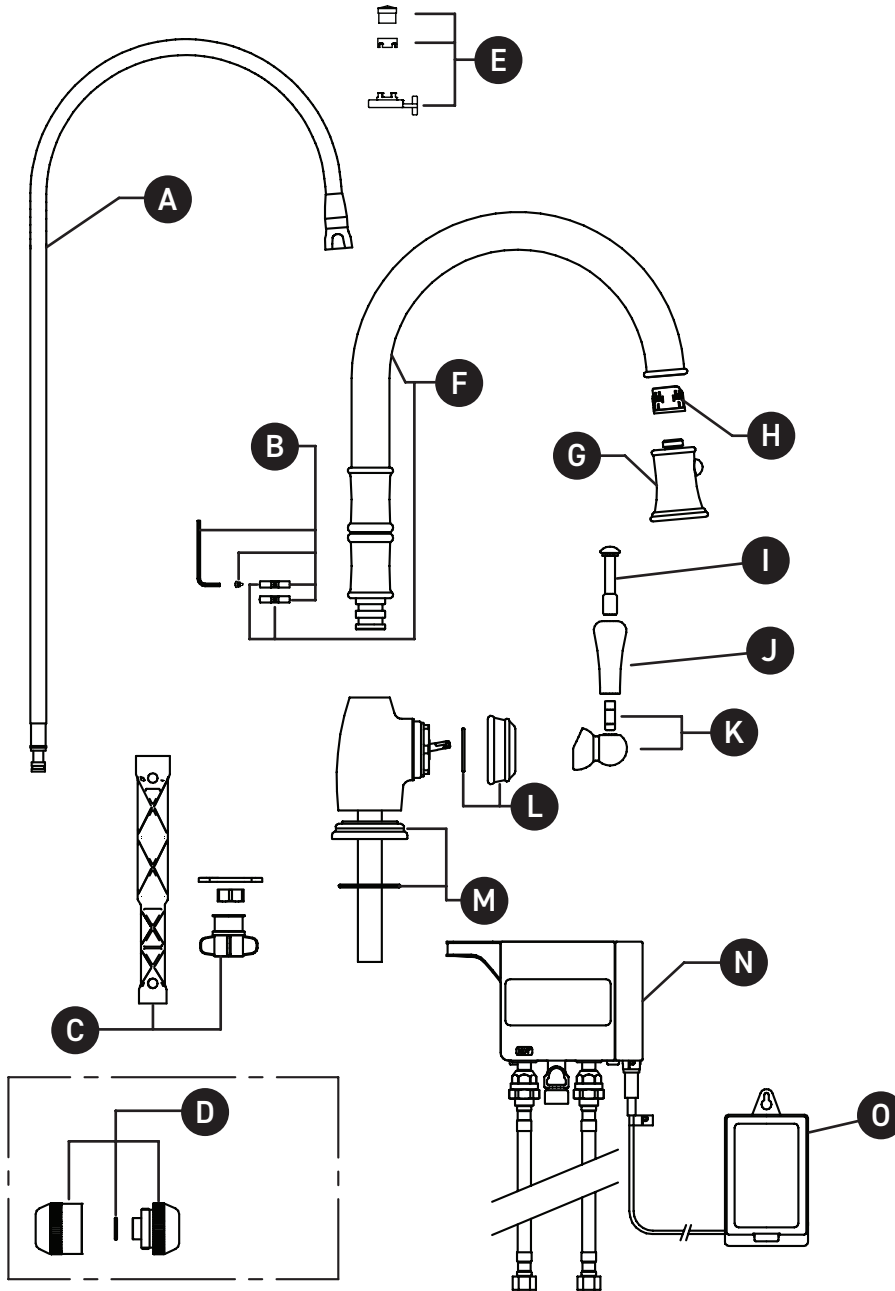

ORDER BY PART NUMBER

ILLUSTRATED PARTS

U.4734

Georgian Era™ Pulldown Touchless Faucet

ID	Kit Number	Finish
A	9.28744*	See below
B	9.19403	N/A
C	9.24034	N/A
D	9.26745	N/A
E	9.25744	N/A
F	9.20121*	See below
G	9.03748*	See below
H	9.19746	N/A
I	9.24745*	See below
J	9.26760*	See below
K	9.01734*	See below
L	9.12745*	See below
M	9.18380*	See below
N	9.38033	N/A
O	9.38034	N/A

*Finish Determined by Suffix

Finish	Description
APC	Polished Chrome
EB	English Bronze
EG	English Gold
PN	Polished Nickel
SEG	Satin English Gold
STN	Satin Nickel
ULB	Unlacquered Brass

For warranty or additional information, contact:

U.S.A.
houseofrohl.com/support
1-800-777-9762

QUEBEC / MARITIMES / WESTERN CANADA
QUÉBEC / MARITIMES / OUEST CANADIEN
QUEBEC / MARITIMOS / CANADA OCCIDENTAL
houseofrohl.ca/support
1-866-473-8442

ONTARIO
houseofrohl.ca/support
1-800-287-5354