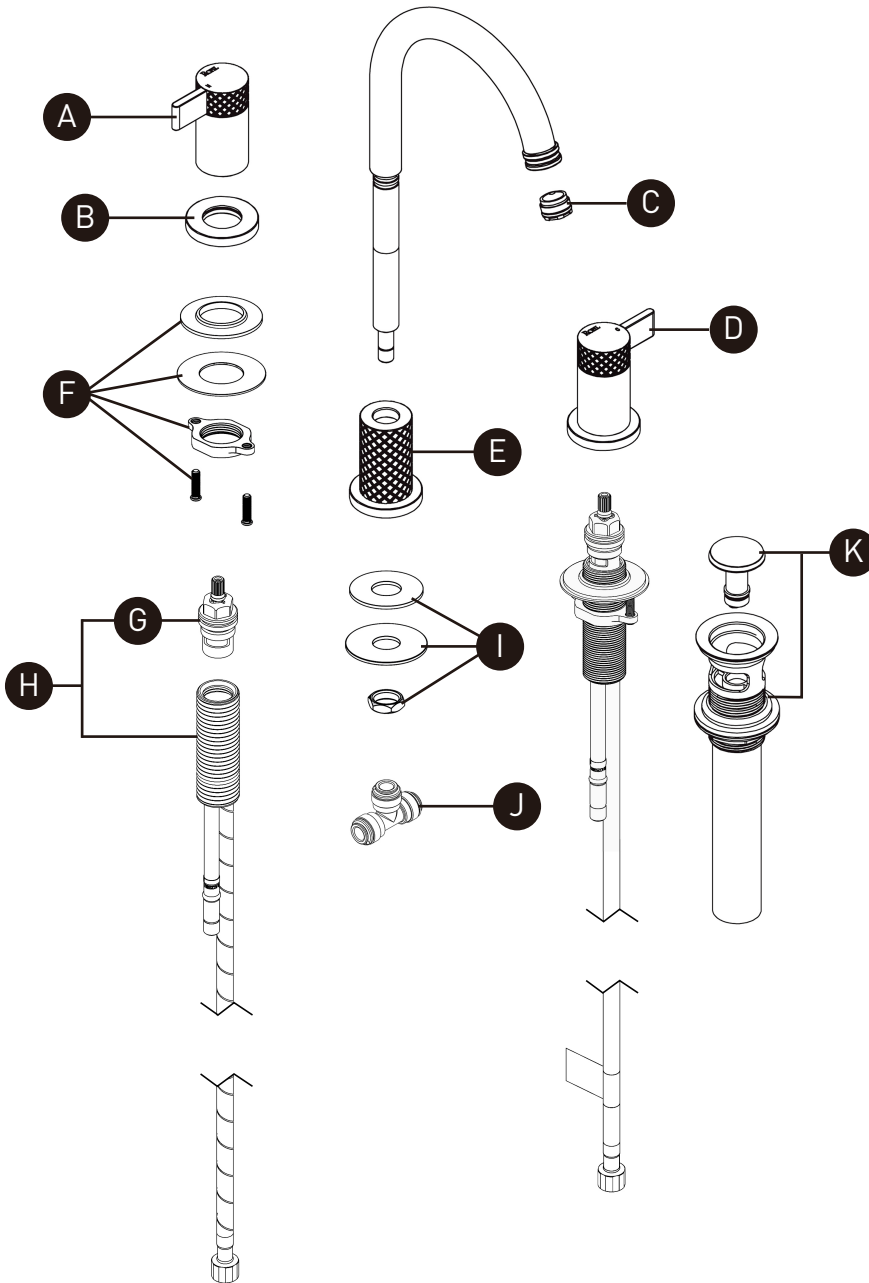

ORDER BY PART NUMBER

## ILLUSTRATED PARTS

### TE08D3

Tenerife™ Widespread Lavatory Faucet  
With C-Spout

ID	Kit Number	Finish
*A	R40442231 (HOT)	See below
*B	R942648	See below
C	R42648	N/A
*D	R40442232 (COLD)	See below
*E	R4044323	See below
F	S7-460	N/A
G	S401-079 (HOT)	N/A
	S401-080 (COLD)	N/A
H	S0-520-R (HOT)	N/A
	S0-520-B (COLD)	N/A
I	S7-435	N/A
J	S7-328	N/A
K	0127DOF	N/A

### TE08D3

Robinet de lavabo espacé Tenerife™  
avec bec en C

ID	Référence du kit	Finition
*A	R40442231 (HOT)	See below
*B	R942648	See below
C	R42648	N/A
*D	R40442232 (COLD)	See below
*E	R4044323	See below
F	S7-460	N/A
G	S401-079 (HOT)	N/A
	S401-080 (COLD)	N/A
H	S0-520-R (HOT)	N/A
	S0-520-B(COLD)	N/A
I	S7-435	N/A
J	S7-328	N/A
K	0127DOF	N/A