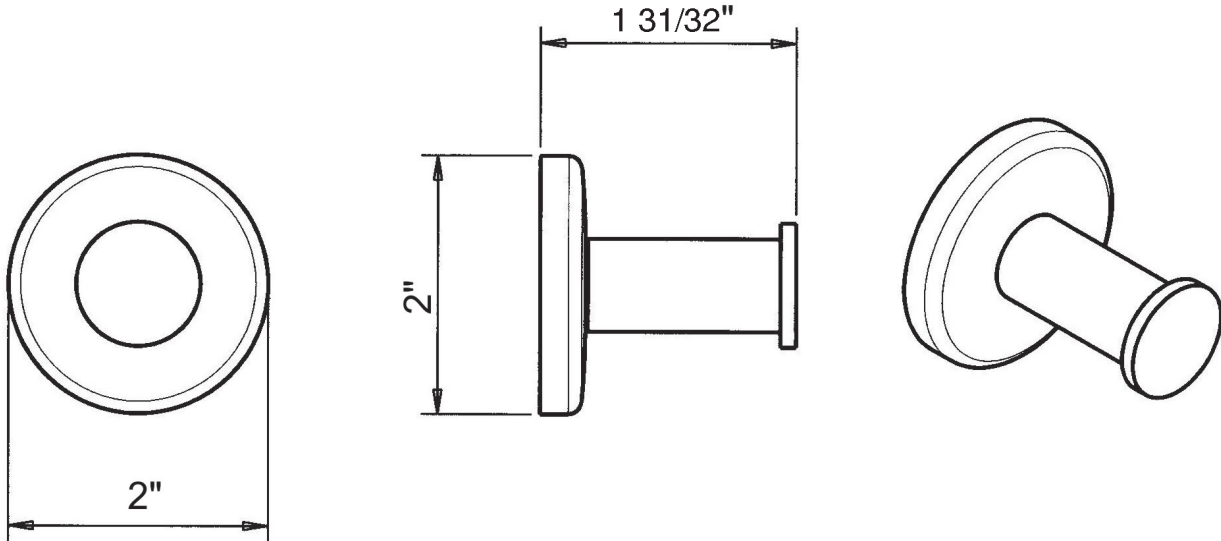

For warranty or additional information, contact:

U.S.A.
houseofrohl.com/support
1-800-777-9762

QUEBEC / MARITIMES / WESTERN CANADA
QUÉBEC / MARITIMES / OUEST CANADIEN
QUEBEC / MARITIMOS / CANADA OCCIDENTAL
houseofrohl.ca/support
1-866-473-8442

ONTARIO
houseofrohl.ca/support
1-800-287-5354