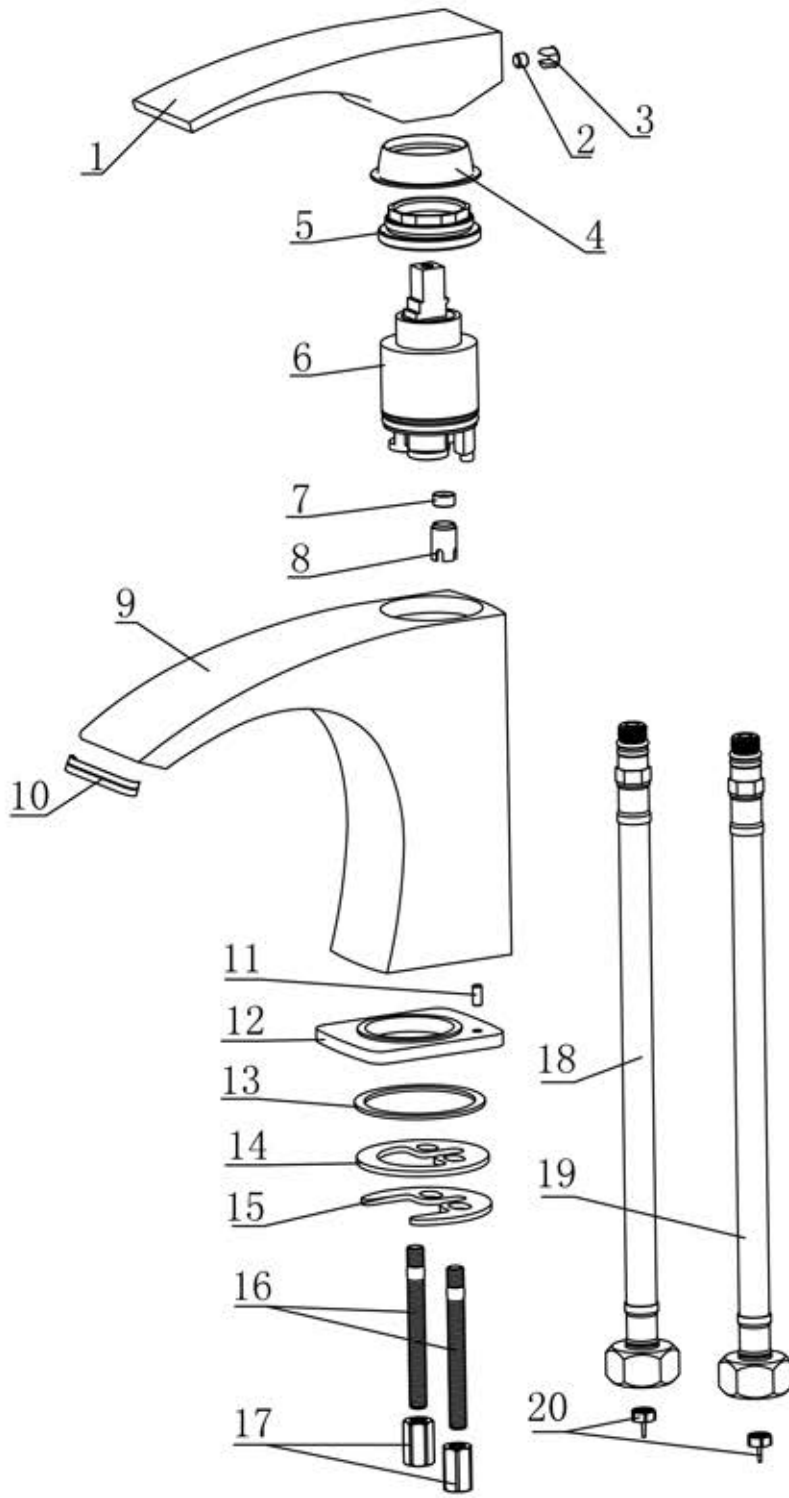

# AB1586

20	Filter	POM	2	70030046629
19	9/16 Steel wire pipe(500)(NSF)(Blue)PEX	Subassembly	2	50042053426
18	9/16 Steel wire pipe(500)(NSF)(Red)PEX	Subassembly	2	50042053421
17	1360 nut (M6)	H59	2	50020002601
16	1360 fixing bolt	Stainless steel	2	50020002201
15	1176 two-hole gasket	Q235	1	50020013201
14	1360 two-hole washer	Rubber	1	70020002230
13	1050 washer	NBR	1	70020005830
12	500101109-1586 base	H59	1	50010110901
11	φ3*6 dowel	Stainless steel	1	40060106500
10	1683 insert	POM	1	50050012731
9	100101164-1586 main body	H65	1	10010116401
8	1751 housing	POM	1	50050030252
7	φ8 flow regulator	Subassembly	1	50050030323
6	35H cartridge	Subassembly	1	20060003400
5	1298 cartridge nut (M37*1.25)	H59	1	40060075252
4	2218 cover	Plastic	1	50010078001
3	M5*4 fixing screw	Stainless steel	1	50060012000
2	2508 cover(chrome)	ABS	1	50010031101
1	1586 handle	Zinc alloy	1	20010014101
No.	Description	Material	Qty.	Part No.